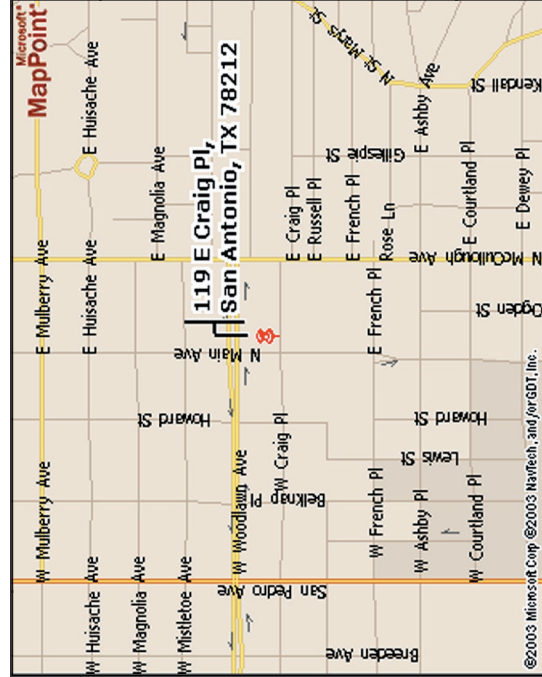

KEYSTONE CAMPUS MAP

McCullough Avenue

- | | |
|---------------------------------|---------------------------------------|
| 1 Founders' Hall | 7 North Hall |
| 2 West Hall | 8 Carriage House |
| 3 Art Building | 9 Stevens' Hall |
| 4 Eargle Library | 10 Activities Center/Gym |
| 5 Lloyd Jary Theatre | 11 Work Shop |
| 6 Athletic Court/Parking | 12 Kindergarten and Playground |