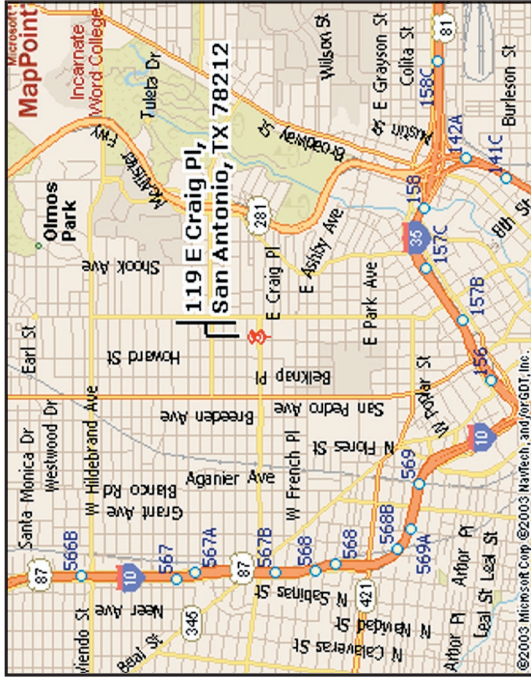

KEYSTONE CAMPUS MAP

McCullough Avenue

- | | |
|---------------------------------|---------------------------------------|
| 1 Founders' Hall | 7 North Hall |
| 2 West Hall | 8 Carriage House |
| 3 Art Building | 9 Stevens' Hall |
| 4 Eargle Library | 10 Activities Center/Gym |
| 5 Lloyd Jary Theatre | 11 Work Shop |
| 6 Athletic Court/Parking | 12 Kindergarten and Playground |