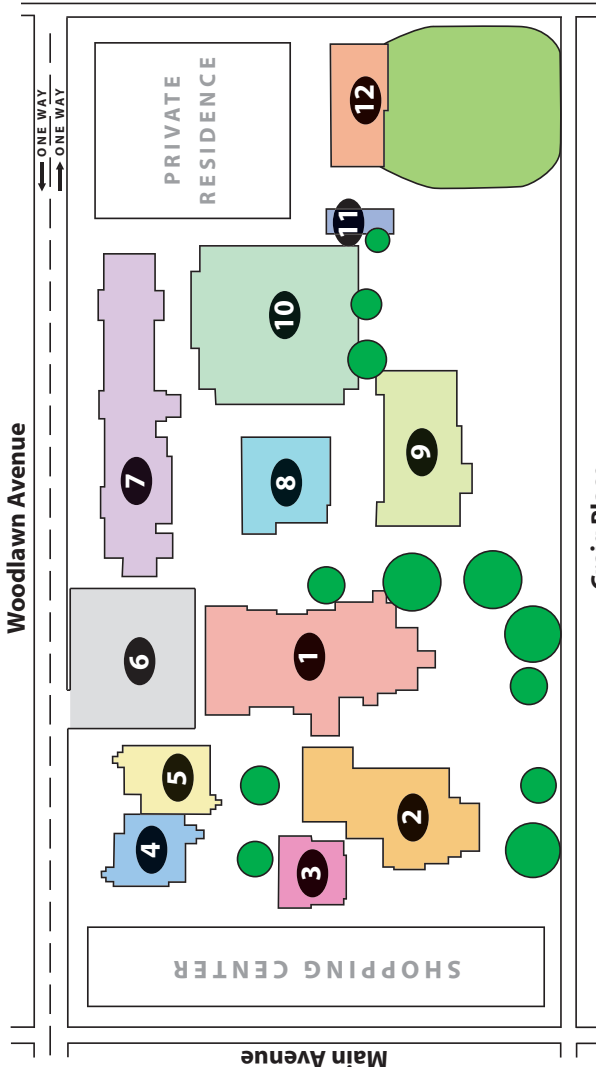

KEYSTONE CAMPUS MAP

McCullough Avenue

- | | |
|---------------------------------|---------------------------------------|
| 1 Founders' Hall | 7 North Hall |
| 2 West Hall | 8 Carriage House |
| 3 Art Building | 9 Stevens' Hall |
| 4 Eargle Library | 10 Activities Center/Gym |
| 5 Lloyd Jary Theatre | 11 Work Shop |
| 6 Athletic Court/Parking | 12 Kindergarten and Playground |